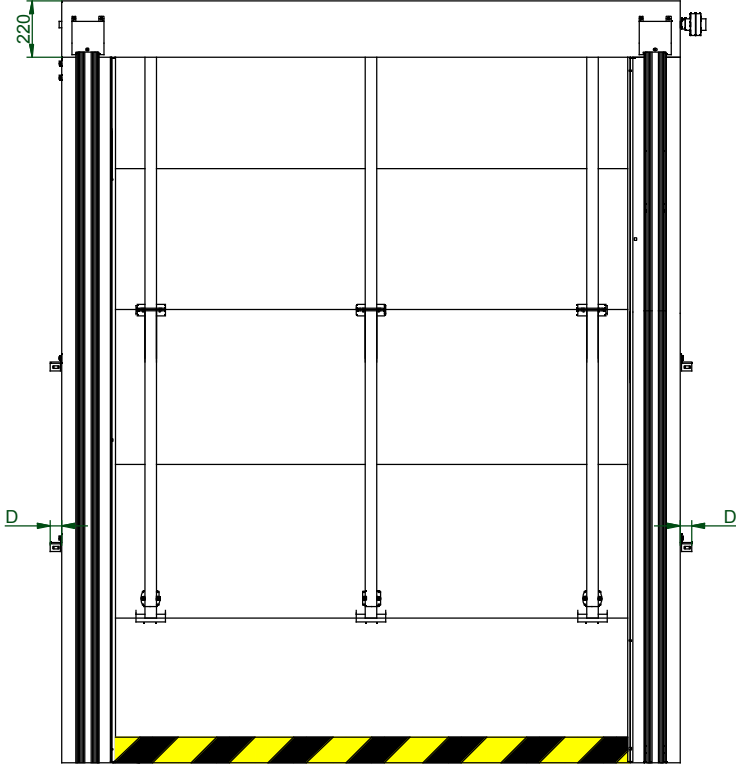

motor cover required for outdoor mountings

D	For doors up to 25m ² D=46mm For doors over 25m ² D=100mm
G	Leg Depth TBC

OUTDOOR INSTALLATION

INDOOR INSTALLATION

OUTDOOR INSTALLATION

Tel : 01928 703580
Fax : 01928 759984
E-mail: sales@osadoorparts.co.uk
Registered in England and Wales No 04267836

Instant Pass With Side Motor

Customer	TBC
Date	TBC
Order Number	TBC
Customer Reference	TBC
Drawing Number	TBC
Revisions	TBC
Clear Dimensions	W x H (mm)
Mounting	Inside / Outside / Between Walls
Structure	Galvanised / Painted / Laquered
Colour (RAL)	TBC
Electrical Supply / Handing	3 Phase / 1 Phase (LH or RH)
Manual Override	Hand Crank / Chain
Safety	Photocell & Safety Edge / Light Barrier
Control Box Position	Installed On Leg / Loose
Activation	TBC
Windows	TBC