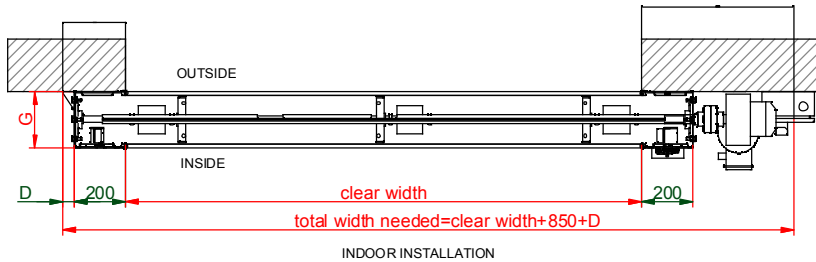

motor cover required for outdoor mountings

D	For doors up to 25m ² D=46mm For doors over 25m ² D=100mm
G	Leg Depth TBC

OUTDOOR INSTALLATION

INDOOR INSTALLATION

OUTDOOR INSTALLATION

Tel : 01928 703580
Fax : 01928 759984
E-mail: sales@osadoorparts.co.uk
Registered in England and Wales No 04267836

Instant Pass With Side Motor

Customer	TBC
Date	TBC
Order Number	TBC
Customer Reference	TBC
Drawing Number	TBC
Revisions	TBC
Clear Dimensions	W x H (mm)
Mounting	Inside / Outside / Between Walls
Structure	Galvanised / Painted / Laquered
Colour (RAL)	TBC
Electrical Supply / Handing	3 Phase / 1 Phase (LH or RH)
Manual Override	Hand Crank / Chain
Safety	Photocell & Safety Edge / Light Barrier
Control Box Position	Installed On Leg / Loose
Activation	TBC
Windows	TBC