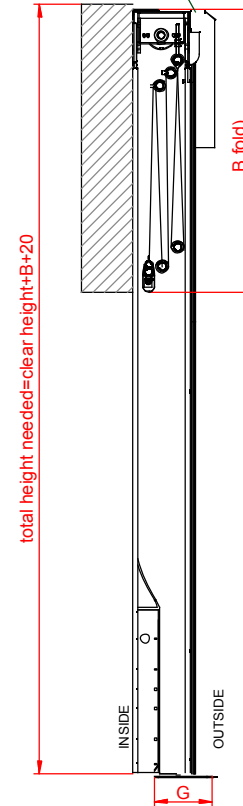

motor cover required for outdoor mountings

D	For doors up to 25m ² D=46mm For doors over 25m ² D=100mm
G	Leg Depth TBC

OUTDOOR INSTALLATION

INDOOR INSTALLATION

OUTDOOR INSTALLATION

Tel : 01928 703580
Fax : 01928 759984
E-mail: sales@osadoorparts.co.uk
Registered in England and Wales No 04267836

Instant Pass With Side Motor

Customer	TBC
Date	TBC
Order Number	TBC
Customer Reference	TBC
Drawing Number	TBC
Revisions	TBC
Clear Dimensions	W x H (mm)
Mounting	Inside / Outside / Between Walls
Structure	Galvanised / Painted / Laquered
Colour (RAL)	TBC
Electrical Supply / Handing	3 Phase / 1 Phase (LH or RH)
Manual Override	Hand Crank / Chain
Safety	Photocell & Safety Edge / Light Barrier
Control Box Position	Installed On Leg / Loose
Activation	TBC
Windows	TBC