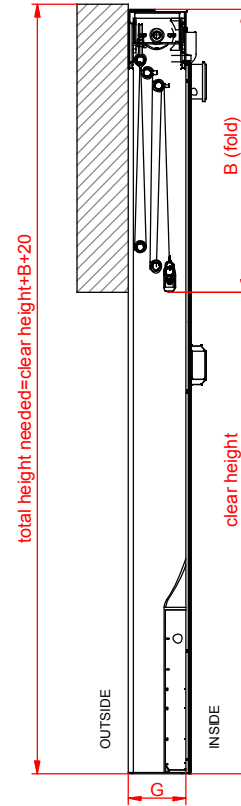

motor cover required for outdoor mountings

D	For doors up to 25m ² D=46mm For doors over 25m ² D=100mm
G	Leg Depth TBC

OUTDOOR INSTALLATION

INDOOR INSTALLATION

OUTDOOR INSTALLATION

Tel : 01928 703580
Fax : 01928 759984
E-mail: sales@osadoorparts.co.uk
Registered in England and Wales No 04267836

Instant Pass With Side Motor

Customer	TBC
Date	TBC
Order Number	TBC
Customer Reference	TBC
Drawing Number	TBC
Revisions	TBC
Clear Dimensions	W x H (mm)
Mounting	Inside / Outside / Between Walls
Structure	Galvanised / Painted / Laquered
Colour (RAL)	TBC
Electrical Supply / Handing	3 Phase / 1 Phase (LH or RH)
Manual Override	Hand Crank / Chain
Safety	Photocell & Safety Edge / Light Barrier
Control Box Position	Installed On Leg / Loose
Activation	TBC
Windows	TBC