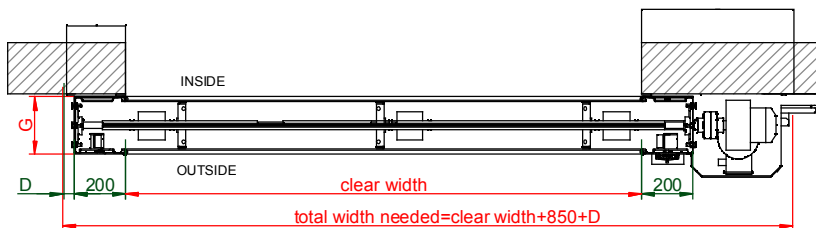

motor cover required for outdoor mountings

D	For doors up to 25m ² D=46mm For doors over 25m ² D=100mm
G	Leg Depth TBC

OUTDOOR INSTALLATION

INDOOR INSTALLATION

OUTDOOR INSTALLATION

Tel : 01928 703580
Fax : 01928 759984
E-mail: sales@osadoorparts.co.uk
Registered in England and Wales No 04267836

Instant Pass With Side Motor

Customer	TBC
Date	TBC
Order Number	TBC
Customer Reference	TBC
Drawing Number	TBC
Revisions	TBC
Clear Dimensions	W x H (mm)
Mounting	Inside / Outside / Between Walls
Structure	Galvanised / Painted / Laquered
Colour (RAL)	TBC
Electrical Supply / Handing	3 Phase / 1 Phase (LH or RH)
Manual Override	Hand Crank / Chain
Safety	Photocell & Safety Edge / Light Barrier
Control Box Position	Installed On Leg / Loose
Activation	TBC
Windows	TBC