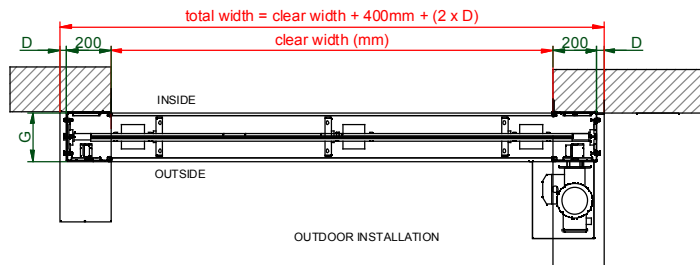

INDOOR INSTALLATION

OUTDOOR INSTALLATION

INDOOR INSTALLATION

OUTDOOR INSTALLATION

D	-for doors up to 25m ² D=46 -for doors over 25m ² D=100
G	Leg Depth TBC

Tel : 01928 703580
 Fax : 01928 759984
 E-mail: sales@osadoorparts.co.uk
 Registered in England and Wales No 04267836

Instant Pass With Front Motor

Customer	TBC
Date	TBC
Order Number	TBC
Customer Reference	TBC
Drawing Number	TBC
Revisions	TBC
Clear Dimensions	W x H (mm)
Mounting	Inside / Outside / Between Walls
Structure	Galvanised / Painted / Laquered
Colour (RAL)	TBC
Electrical Supply / Handing	3 Phase / 1 Phase (LH or RH)
Manual Override	Hand Crank / Chain
Safety	Photocell & Safety Edge / Light Barrier
Control Box Position	Installed On Leg / Loose
Activation	TBC
Windows	TBC