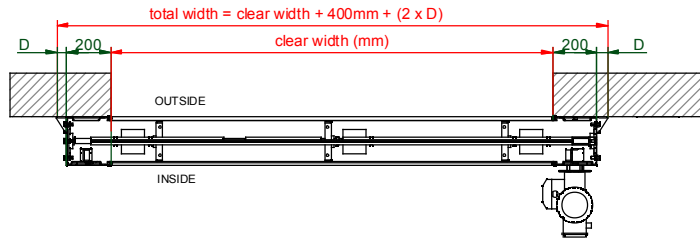

INDOOR INSTALLATION

OUTDOOR INSTALLATION

INDOOR INSTALLATION

OUTDOOR INSTALLATION

D	-for doors up to 25m ² D=46 -for doors over 25m ² D=100
G	Leg Depth TBC

Tel : 01928 703580
 Fax : 01928 759984
 E-mail: sales@osadoorparts.co.uk
 Registered in England and Wales No 04267836

Instant Pass With Front Motor

Customer	TBC
Date	TBC
Order Number	TBC
Customer Reference	TBC
Drawing Number	TBC
Revisions	TBC
Clear Dimensions	W x H (mm)
Mounting	Inside / Outside / Between Walls
Structure	Galvanised / Painted / Laquered
Colour (RAL)	TBC
Electrical Supply / Handing	3 Phase / 1 Phase (LH or RH)
Manual Override	Hand Crank / Chain
Safety	Photocell & Safety Edge / Light Barrier
Control Box Position	Installed On Leg / Loose
Activation	TBC
Windows	TBC