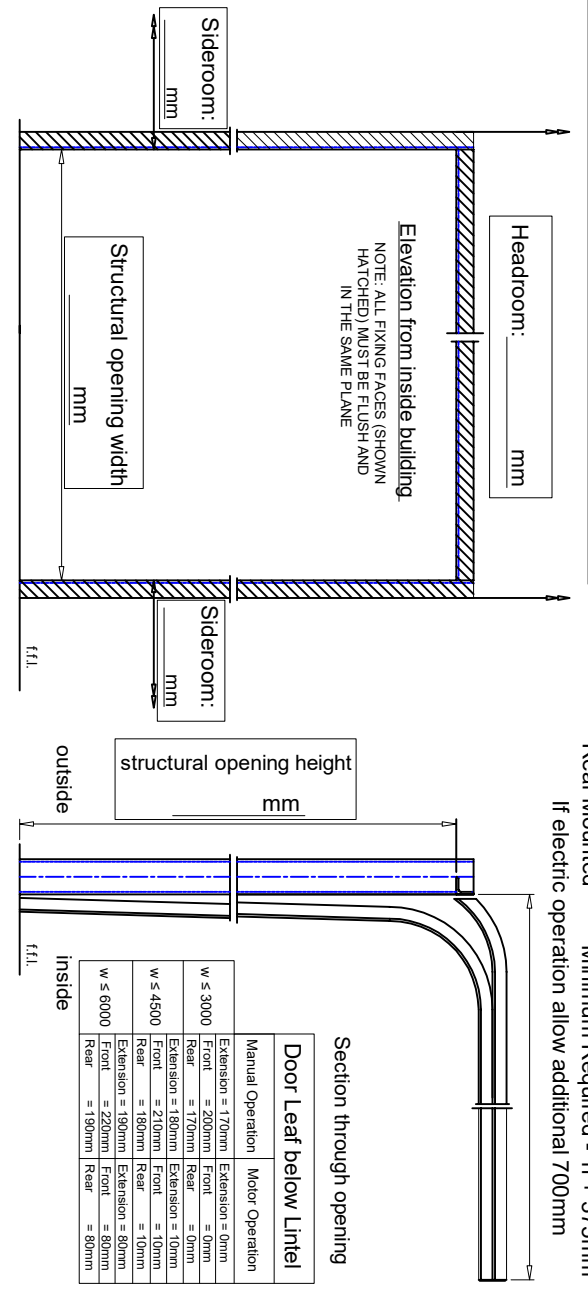

Special Requirements / Additional Notes: _____

Price: £ / € _____

Type of Door	Sideroom	Headroom	
Extension Springs Max Dims: 6000w / 3000h Max. Weight: 150kgs Max. m ² : 12m ²	To Obtain Full Drive Thru Width 85mm	Min. 90mm To Obtain Full Drive Thru Height 130mm	
Front Mounted Springs Max Dims: 6000w / 3000h Max. Weight: 300kgs Max. m ² : 18m ²	To Obtain Full Drive Thru Width 85mm	Min. 190mm To Obtain Full Drive Thru Height 230mm	
Rear Mounted Springs Max Dims: 6000w / 3000h Max. Weight: 300kgs Max. m ² : 18m ²	To Obtain Full Drive Thru Width 85mm	Min. 140mm To Obtain Full Drive Thru Height 180mm	
Inbetween Fit Required	YES	/	NO

Hardware Finish

Galvanised White

Operation

Prepared for Electrics

Manual Push Up/Pull Down

Duo Vision 650 - 5000 x 3000 120kg (Including 2no Hand Transmitters)

Optional Extras

Hand Transmitters

Wireless Keypad

Wireless Fingerprint Scanner

Wireless Push Button

4 Button Slider

None

Quantity of Doors:

Panel Colour	Flat	Evo-Line	Cassette Woodgrain	Flat Woodgrain
White - RAL9016	N/A	N/A	N/A	N/A
White - RAL9010	N/A	N/A	N/A	N/A
Anthracite - RAL7016	N/A	N/A	N/A	N/A
Rosewood	N/A	N/A	N/A	N/A
Golden Oak	N/A	N/A	N/A	N/A
Painted Panel RALBS				
Industrial Door Panel 'W' Type	POLY / PLAST	Colour - RAL/BS Reference:		

Vision Windows

Clear / Obscured

Quantity

230 x 230 Stainless Steel 532 x 344 White

310 x 310 Stainless Steel 532 x 344 Golden Oak

330 Round Stainless Steel 532 x 344 Anthracite

532 x 344 Black

None