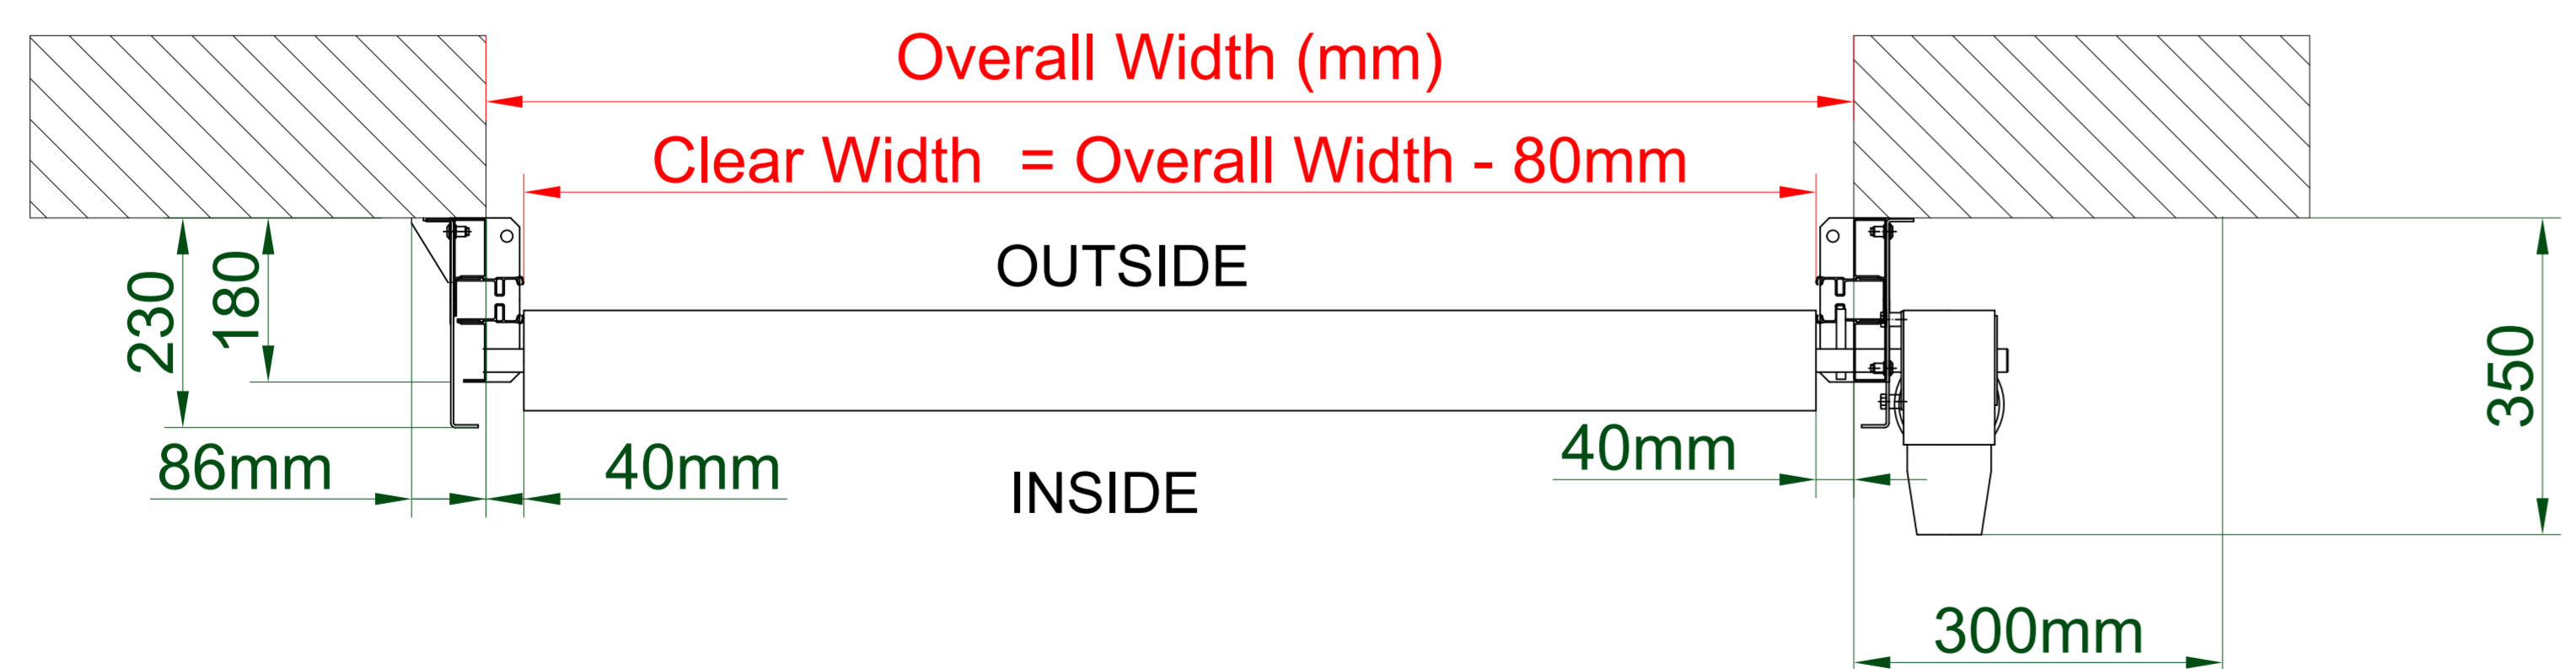

With Motor Cover

Tel : 01928 703580  
 Fax : 01928 759984  
 E-mail: sales@osadoorparts.co.uk  
 Registered in England and Wales No 04267836

Mir Flex Eco	
Customer	TBC
Date	TBC
Order Number	TBC
Customer Reference	TBC
Drawing Number	TBC
Revisions	TBC
Clear Dimensions	W x H (mm)
Mounting	Inside / Outside / Between Walls
Structure	Galvanised / Painted / Laquered
Colour (RAL)	TBC
Electrical Supply / Handing	3 Phase / 1 Phase (LH or RH)
Manual Override	Hand Crank / Chain
Safety	Photocell & Safety Edge / Light Barrier
Control Box Position	Installed On Leg / Loose
Activation	TBC
Windows	TBC