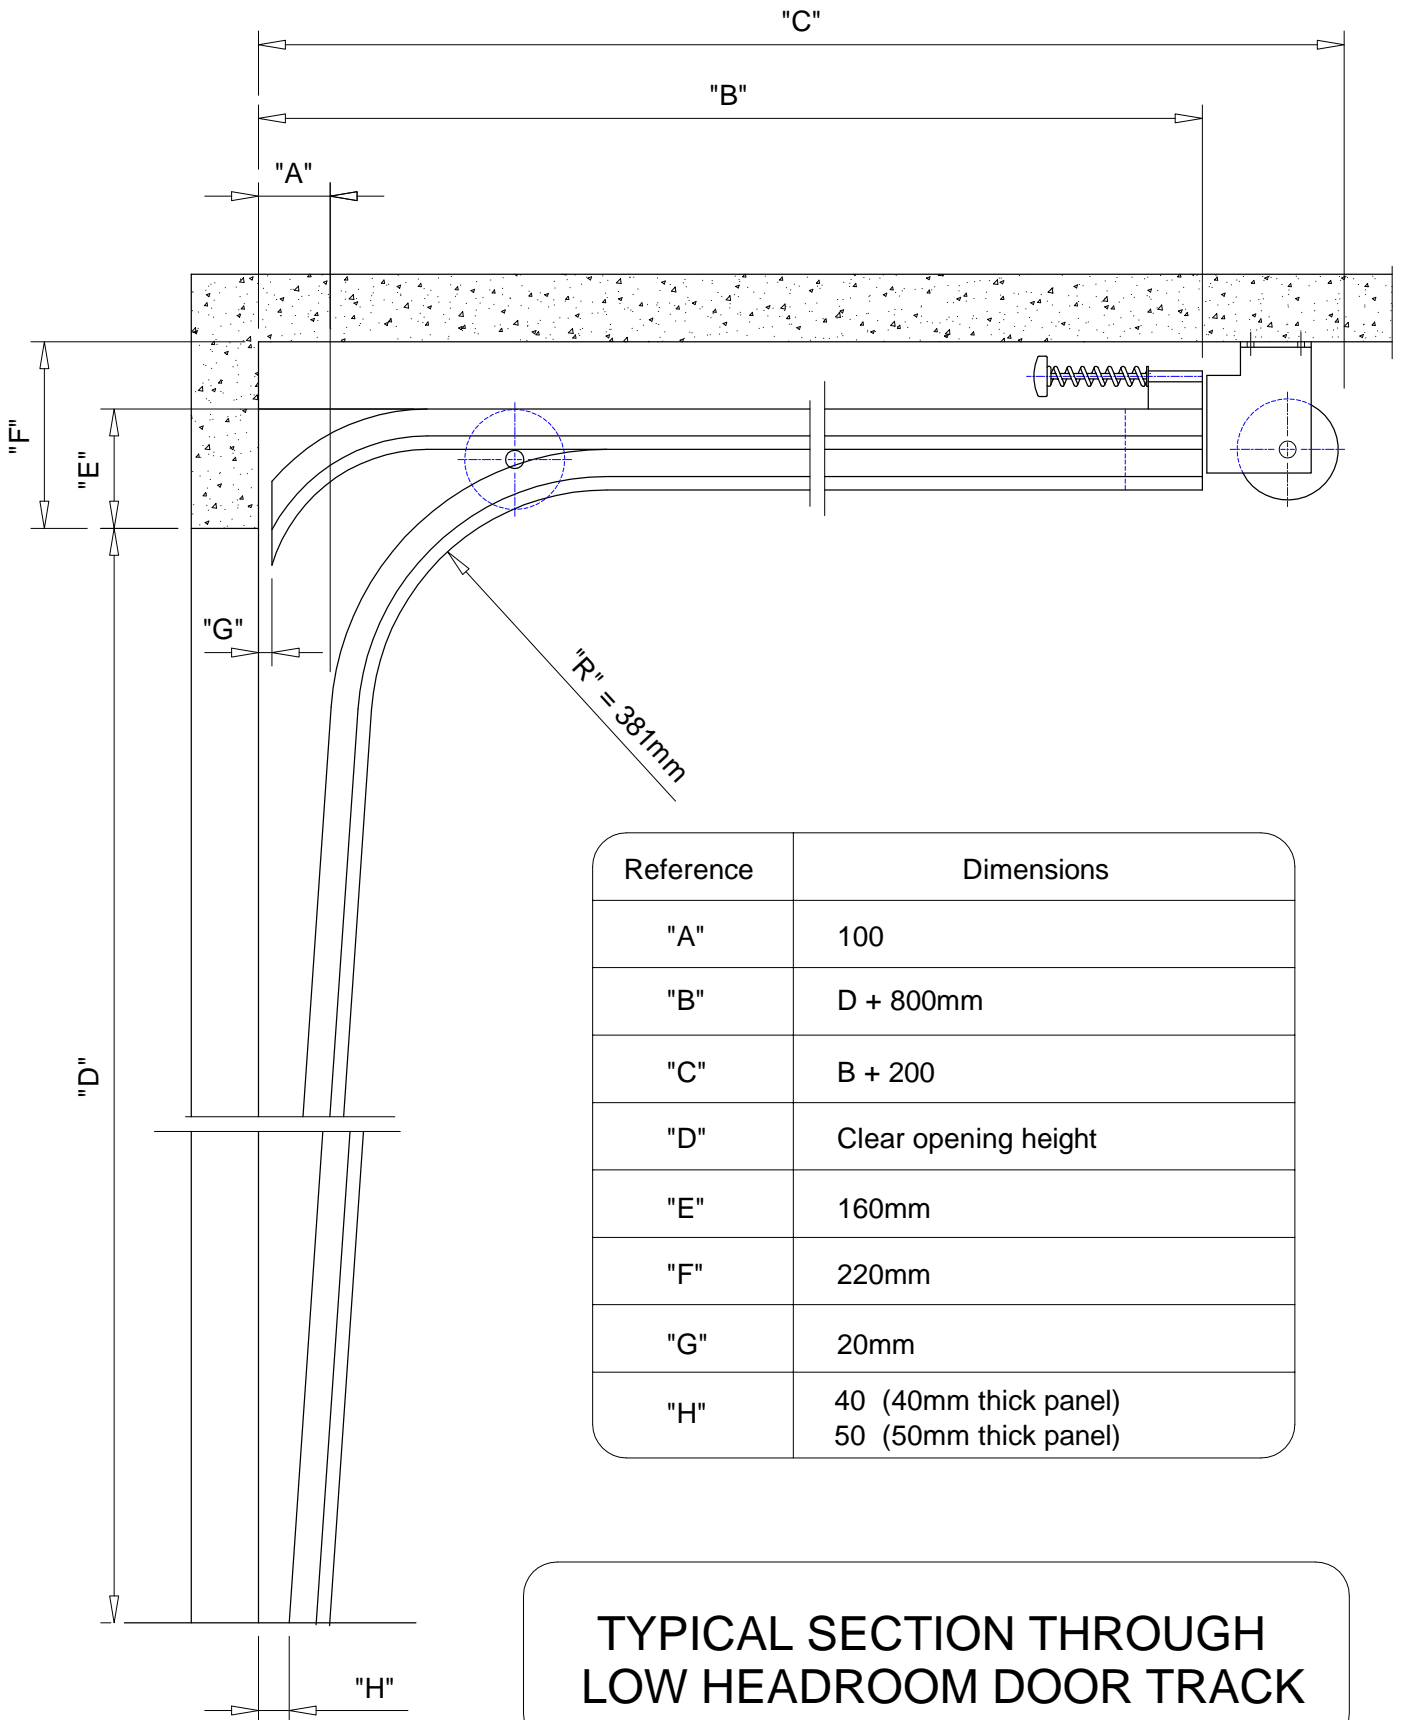

SECTIONAL OVERHEAD DOORS

Ashville Industrial Estate, Runcorn, Cheshire, WA7 3EZ.

Tel: 0844 499 0050 Fax: 0844 499 0060

E-mail: sales@osadoorparts.co.uk

Reference	Dimensions
"A"	100
"B"	D + 800mm
"C"	B + 200
"D"	Clear opening height
"E"	160mm
"F"	220mm
"G"	20mm
"H"	40 (40mm thick panel) 50 (50mm thick panel)

**TYPICAL SECTION THROUGH
LOW HEADROOM DOOR TRACK**