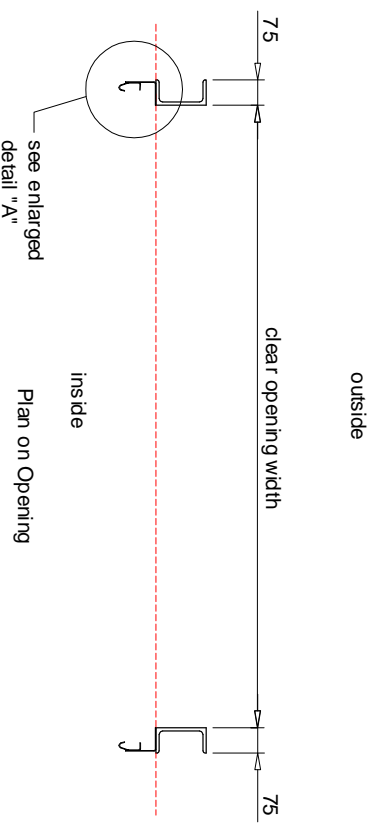

Elevation from inside building

outside

FOR DOORS OVER 5500mm IN HEIGHT - CONSULT OSA

No of doors	Quantity	Size
Operation/Hand		
Panel finish		
Panel colour		
Windows		
Cable break		
Spring break		
Wicket door		

Section through opening

DETAIL "A"

DOOR PARTS LIMITED

Tel: 0844 499 0050
 Fax: 0844 499 0060
 e-mail: sales@osadorsparts.co.uk

VERTICAL LIFT TRACK - STEELWORK REQUIREMENT FOR 2" TRACK E+OE

Client	Revisions
Site	Date
	drg no