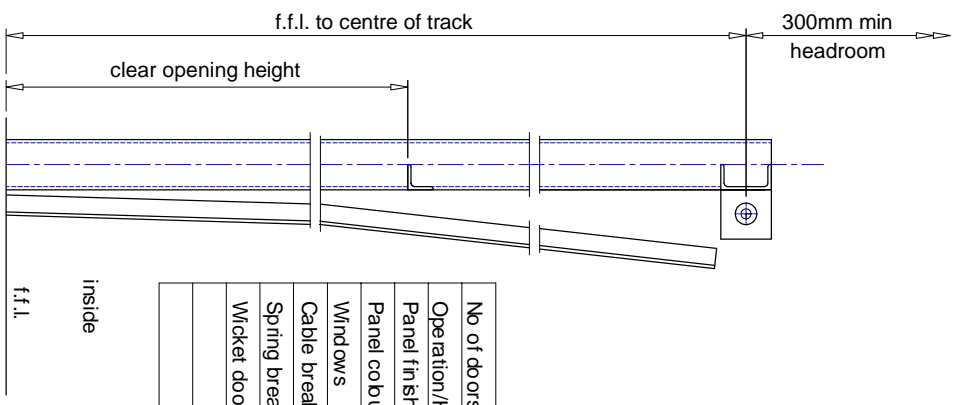

Elevation from inside building

outside

FOR DOORS OVER 5500mm IN HEIGHT - CONSULT OSA

No of doors	Quantity	Size
Operation/Hand		
Panel finish		
Panel colour		
Windows		
Cable break		
Spring break		
Wicket door		

Section through opening

DETAIL "A"

DOOR PARTS LIMITED

Tel: 0844 499 0050
 Fax: 0844 499 0060
 e-mail: sales@osadorsparts.co.uk

VERTICAL LIFT TRACK - STEELWORK REQUIREMENT FOR 2" TRACK E+OE

Client	Revisions
Site	Date
	drg no