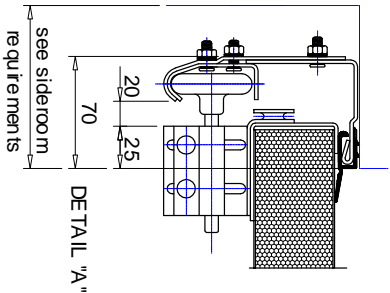

Elevation from inside building

outside

FOR DOORS OVER 5500mm IN HEIGHT - CONSULT OSA

No of doors	Quantity	Size
Operation/Hand		
Panel finish		
Panel colour		
Windows		
Cable break		
Spring break		
Wicket door		

Section through opening

DETAIL "A"

DOOR PARTS LIMITED

Tel: 0844 499 0050
 Fax: 0844 499 0060
 e-mail: sales@osadorsparts.co.uk

VERTICAL LIFT TRACK - STEELWORK REQUIREMENT FOR 2" TRACK E+OE

Client	Revisions
Site	Date
	drg no